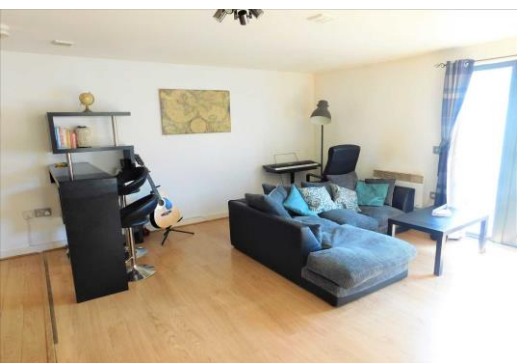

DELISA MILLER

Life Building | Hulme

- NO CHAIN
- Open Plan Living Room/Kitchen
- Double Bedroom
- Black Gloss Kitchen
- Double Glazing
- Electric Heating

£117,000